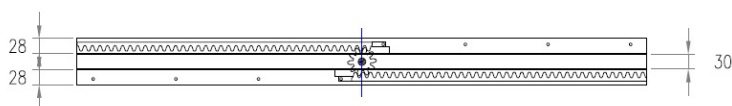

## Description:

Wooden Slide Split 1055/960, W/Steel Worm Gear, Durian Wood Closed Length:1060mm, Wing Length:1055mm, Extended Length:, 2015mm, Opening:960mm, For Center Coloumn Tables

## Item number:

24.02.551-1

Units	Box	Carton	HS Code	Barcode
Pair	1	4	9403910090	

5704866087322

Length : 1055mm  $\pm$ 1mm  
Open : 960mm  $\pm$ 5mm

DETAIL B