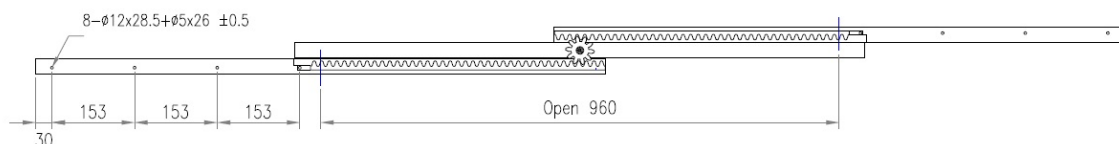

## Description:

Wooden Slide Split 1055/960, W/Steel Worm Gear, Durian Wood Closed Length:1060mm, Wing Length:1055mm, Extended Length:, 2015mm, Opening:960mm, For Center Coloumn Tables

## Item number:

24.02.551-1

Units	Box	Carton	HS Code	Barcode
Pair	1	4	9403910090	

5704866087322

Length : 1055mm  $\pm$ 1mm  
Open : 960mm  $\pm$ 5mm

DETAIL B